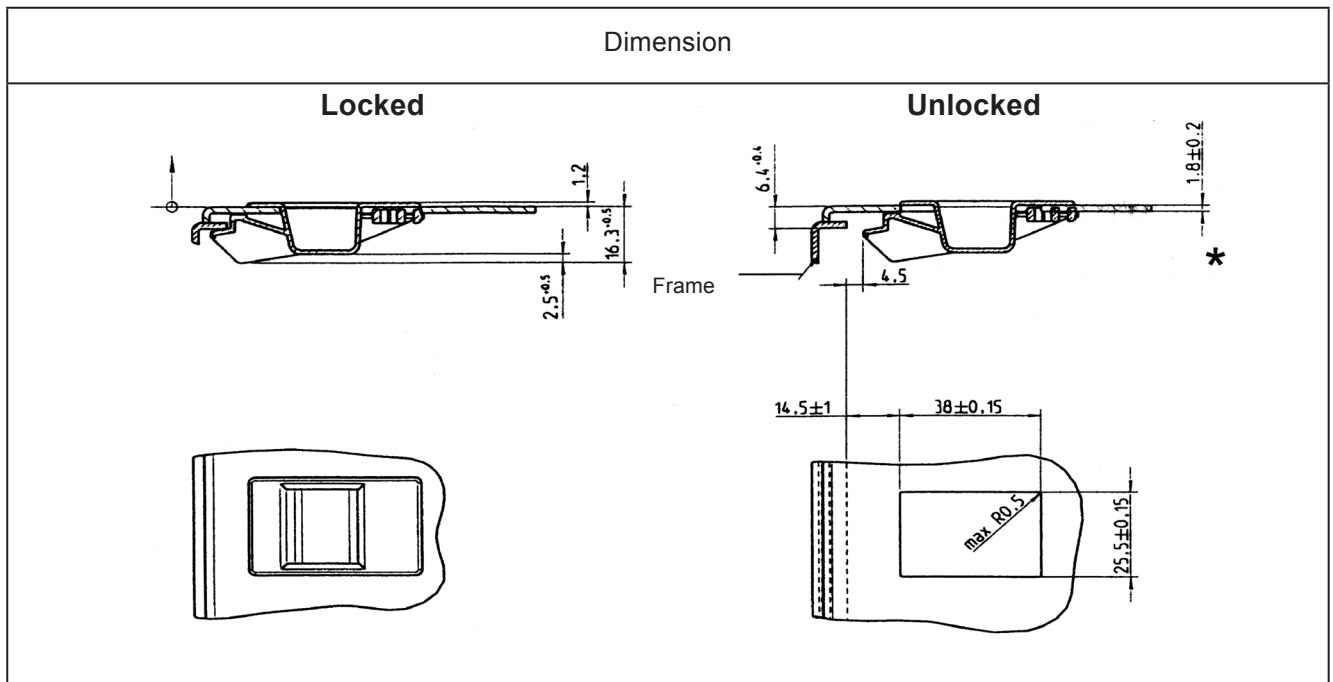

Style	Dimensions	Materials / Finish	°C	Part No.
<p>Slam latch</p> 		Plastic (POM) black	-10 up to +60	2939L01-01-1K

Installation Instructions

* Other panel thicknesses upon request.